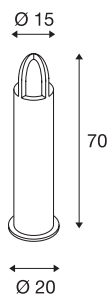

RUSTY CONE 70

outdoor floor stand, TC-DSE, IP54, round, rusted steel, Ø/H 15/70 cm, max. 11W

The directly radiating floor stands of the RUSTY CONE series convince by their exceptional rust look. This is achieved by a special chemical treatment of the FeCSi steel used. This makes the luminaire a unique piece and an absolutely special feature wherever they are installed. It is suitable for use outdoors thanks to its IP54 protection class. As an option an earth spike as well as a connection box for safe electrical connection to the round luminaire upright, are available. The connection of the two versions available is made to the 230V mains supply. The RUSTY CONE series also contains floor stands and can therefore be used universally.

TECHNICAL DATA

Item no.	229432
Socket	E27
Number of sockets	1
IP Code	IP 54
Impact resistance class	IK 02
Assembly	Surface
Assembly details	Ground
Primary nominal voltage	220-240V ~50/60Hz
Safety class	II
Wattage	11 W
Color	rust
Light distribution	asymmetric
Light outlet	direct - indirect
Height	70 cm
Diameter	15 cm
Net weight	16.606 kg
Gross weight	17.627 kg
BIG WHITE Page	645

Recommended lamp

1005290	T38 E27 , white LED light, 8W 4000K CRI90 240°
1005289	T38 E27 , white LED light, 8W 3000K CRI90 240°

Accessories

228730	CONNECTION BOX , 3-pin, IP68
229423	EARTH SPIKE , for RUS- TY CONE 40 and RUSTY CONE 70, galvanised steel, 50 cm