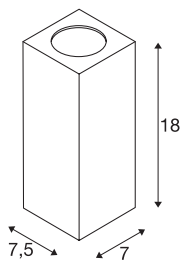

THEO WALL

outdoor wall light, QPAR51, square, silver-grey, max. 35W

Wall light of the THEO series, made from aluminium and glass, with one light outlet. It is suitable for use outdoors thanks to its IP44 protection class. The electrical connection of the luminaire, which comes in three colours, is directly to the 230V mains supply. The THEO series contains other ceiling lights can therefore be used universally.

TECHNICAL DATA

Item no.	229524
Socket	GU10
Number of sockets	1
Number of different light outlets	1
IP Code	IP 44
Assembly	Surface
Assembly details	Wall
Primary nominal voltage	220-240V ~50/60Hz
Safety class	I
Wattage	35 W
Color	grey
Light outlet	direct
Width	7 cm
Height	18 cm
Depth	7.5 cm
Net weight	0.687 kg
Gross weight	0.756 kg
BIG WHITE Page	736