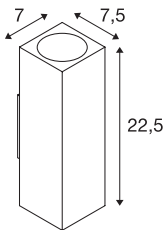

THEO

outdoor wall light, QPAR51, IP44, square, up/down, silver-grey, max. 70W

This wall light from the THEO range is made from aluminium and glass, which covers the light bulb. Thanks to the position of the two integrated fittings, the mounted light creates two identical but opposing light cones (UP/-DOWN). Thanks to its IP44 rating, it is suitable for outdoor use. The light is available in a choice of three colours and can be connected to the 230 V mains power supply. The THEO range also includes ceiling lights and so can be used anywhere.

TECHNICAL DATA

Item no.	229532
Socket	GU10
Number of sockets	2
Number of different light outlets	2
IP Code	IP 44
Impact resistance class	IK 02
Impact resistance	0.2 Joule
Assembly	Surface
Assembly details	Wall
Primary nominal voltage	220-240V ~50/60Hz
Safety class	I
Wattage	35 W
Color	grey
Light outlet	direct - indirect
Width	7 cm
Height	22.5 cm
Depth	7.5 cm
Net weight	0.829 kg
Gross weight	0.914 kg
BIG WHITE Page	735