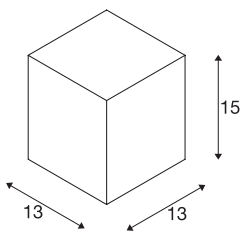

BIG THEO

outdoor ceiling light, QPAR111, IP44, square, white, max. 75W

The ceiling light of the BIG THEO series is made from aluminium and glass, which covers the lamp. It is suitable for use outdoors thanks to its IP44 protection class. The electrical connection of the luminaire, which comes in various colours, is directly to the 230V mains supply. The BIG THEO series includes alternative wall and ceiling lights with different sockets and can therefore be used universally.

TECHNICAL DATA

Item no.	229551
Socket	GU10
Lamp	QPAR111
Number of sockets	1
Lamps included	No
IP Code	IP 44
Assembly	Surface
Assembly details	Ceiling
Primary nominal voltage	220-240V ~50/60Hz
Safety class	I
Wattage	75 W
Color	white
Light outlet	direct
Length	13 cm
Width	13 cm
Height	15 cm
Net weight	1.006 kg
Gross weight	1.183 kg
BIG WHITE Page	797