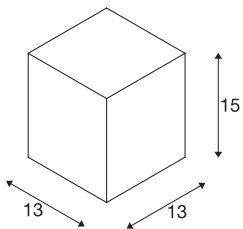

BIG THEO

outdoor ceiling light, QPAR111, IP44, square, silver-grey, max. 75W

The ceiling light of the BIG THEO series is made from aluminium and glass, which covers the lamp. It is suitable for use outdoors thanks to its IP44 protection class. The electrical connection of the luminaire, which comes in various colours, is directly to the 230V mains supply. The BIG THEO series includes alternative wall and ceiling lights with different sockets and can therefore be used universally.

TECHNICAL DATA

Item no.	229554
Socket	GU10
Lamp	QPAR111
Number of sockets	1
Lamps included	No
IP Code	IP 44
Assembly	Surface
Assembly details	Ceiling
Primary nominal voltage	220-240V ~50/60Hz
Safety class	I
Wattage	75 W
Color	grey
Light outlet	direct
Length	13 cm
Width	13 cm
Height	15 cm
Net weight	1.005 kg
Gross weight	1.181 kg
BIG WHITE Page	797