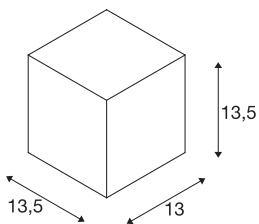

BIG THEO WALL

outdoor wall light, QPAR111, IP44, square, silver-grey, max. 75W

Wall light of the BIG THEO series is made from aluminium and glass, which covers the lamp. It is suitable for use outdoors thanks to its IP44 protection class. The electrical connection of the luminaire, which comes in various colours, is directly to the 230V mains supply. The BIG THEO series includes alternative wall and ceiling lights with different sockets and can therefore be used universally.

TECHNICAL DATA

Item no.	229564
Socket	GU10
Lamp	QPAR111
Number of sockets	1
Lamps included	No
Number of different light outlets	1
IP Code	IP 44
Assembly	Surface
Assembly details	Wall
Primary nominal voltage	220-240V ~50/60Hz
Safety class	I
Wattage	75 W
Color	grey
Light outlet	direct
Width	13 cm
Height	13.5 cm
Depth	13.5 cm
Net weight	1.021 kg
Gross weight	1.167 kg
BIG WHITE Page	737