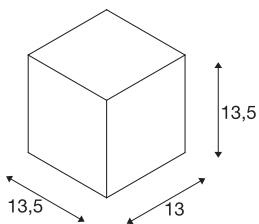

## BIG THEO WALL

outdoor wall light, QPAR111, IP44, square, anthracite, max. 75W

Wall light of the BIG THEO series is made from aluminium and glass, which covers the lamp. It is suitable for use outdoors thanks to its IP44 protection class. The electrical connection of the luminaire, which comes in various colours, is directly to the 230V mains supply. The BIG THEO series includes alternative wall and ceiling lights with different sockets and can therefore be used universally.

## TECHNICAL DATA

Item no.	229565
Socket	GU10
Lamp	QPAR111
Number of sockets	1
Lamps included	No
Number of different light outlets	1
IP Code	IP 44
Assembly	Surface
Primary nominal voltage	220-240V ~50/60Hz
Safety class	I
Wattage	75 W
Color	anthracite
Light outlet	direct
Width	13 cm
Height	13.5 cm
Depth	13.5 cm
Net weight	1.042 kg
Gross weight	1.188 kg
BIG WHITE Page	737