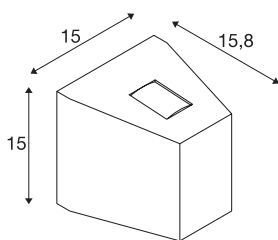

OUT BEAM

outdoor wall light, LED, 3000K, beam up/flood down, silver-grey, IP44

The OUT BEAM series LED wall light, available in single-headed and double-headed versions, was designed especially as an architectural accent illumination. The LED light sources lie opposite each other and are covered by glass, they produce a narrow and a wide beam respectively and thus create the special up/down effect. Thanks to its IP44 protection class, the luminaire is suitable for outdoor use. The electrical connection of the luminaire is made directly to the 230V mains supply thanks to the built-in LED driver. The OUT BEAM series also includes wall lights for halogen lamps.

TECHNICAL DATA

Item no.	229664
Number of different light outlets	2
IP Code	IP 44
Impact resistance class	IK 03
Assembly	Surface
Assembly details	Wall
Primary nominal voltage	220-240V ~50/60Hz
Secondary power / voltage	500 mA
Safety class	I
Wattage	18 W
Minimum ambient temperature	-20 °C
Maximum ambient temperature	35 °C
Stroboscopic effect (SVM)	0.01
Lumen	740 lm
Colour temperature	3000 Kelvin
Beam angle	80 °
Color	grey
CRI	80
LXXBXX data	L70B50
Service life	25000 h
Width	15 cm
Height	15 cm

Light Source

916409	
916416	

Depth	15.8 cm
Net weight	1.539 kg
Gross weight	1.751 kg
BIG WHITE Page	775