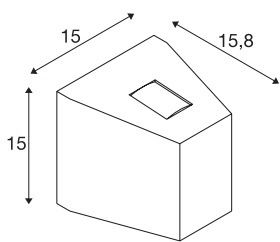

## OUT-BEAM

outdoor wall light, LED, 3000K, beam up/flood down, anthracite

The OUT BEAM series LED wall light, available in single-headed and double-headed versions, was designed especially as an architectural accent illumination. The LED light sources lie opposite each other and are covered by glass, they produce a narrow and a wide beam respectively and thus create the special up/down effect. Thanks to its IP44 protection class, the luminaire is suitable for outdoor use. The electrical connection of the luminaire is made directly to the 230V mains supply thanks to the built-in LED driver. The OUT BEAM series also includes wall lights for halogen lamps.

## TECHNICAL DATA

Item no.	229665
Number of different light outlets	2
IP Code	IP 44
Impact resistance class	IK 03
Assembly	Surface
Assembly details	Wall
Primary nominal voltage	220-240V ~50/60Hz
Secondary power / voltage	500 mA
Safety class	I
Wattage	18 W
Minimum ambient temperature	-20 °C
Maximum ambient temperature	35 °C
Stroboscopic effect (SVM)	0.01
Lumen	740 lm
Colour temperature	3000 Kelvin
Beam angle	80 °
Color	anthracite
CRI	80
LXXBXX data	L70B50
Service life	25000 h
Width	15 cm
Height	15 cm

## Light Source

916409	
916416	

Depth	15.8 cm
Net weight	1.556 kg
Gross weight	1.779 kg
BIG WHITE Page	775