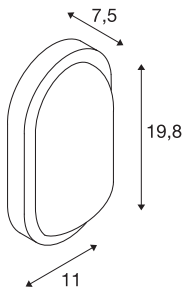

TERANG 2

outdoor wall and ceiling light, LED, 3000K, IP44, oval, white, max. 11W

A new interpretation of the classical construction luminaires for wall and ceiling mounting with a pre-installed powerful LED module. Available with housing colours of white, silver-grey, anthracite and rust, the TERANG 2 XL has frosted round glass, which guarantees homogeneous distribution of its light. With protection class IP44, this luminaire is also designed for use outdoors. Thanks to its pre-installed LED driver, the TERANG 2 is ready for direct connection to a 230V mains supply.

TECHNICAL DATA

Item no.	229931
IP Code	IP 44
Impact resistance class	IK 03
Impact resistance	0.2 Joule
Assembly	Surface
Assembly details	Ceiling, Wall
Primary nominal voltage	220-240V ~50/60Hz
Safety class	I
Wattage	11 W
Minimum ambient temperature	-20 °C
Maximum ambient temperature	45 °C
Stroboscopic effect (SVM)	3.6
Lumen	830 lm
Colour temperature	3000 Kelvin
Beam angle	120 °
Color	white
CRI	80
LXXBXX data	L70B50
Service life	20000 h
Width	19.8 cm
Height	11 cm
Depth	7.5 cm

Light Source

954795	
--------	-----------------------------------------------------------------------------------

Net weight	0.457 kg
Gross weight	0.557 kg
BIG WHITE Page	817