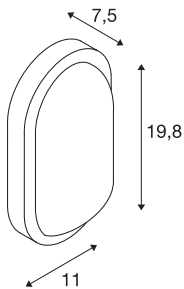

TERANG 2

outdoor wall and ceiling light, LED, 3000K, IP44, oval, anthracite, 11W

A new interpretation of the classical construction luminaires for wall and ceiling mounting with a pre-installed powerful LED module. Available with housing colours of white, silver-grey, anthracite and rust, the TERANG 2 XL has frosted round glass, which guarantees homogeneous distribution of its light. With protection class IP44, this luminaire is also designed for use outdoors. Thanks to its pre-installed LED driver, the TERANG 2 is ready for direct connection to a 230V mains supply.

TECHNICAL DATA

Item no.	229935
IP Code	IP 44
Impact resistance class	IK 03
Impact resistance	0.2 Joule
Assembly	Surface
Assembly details	Ceiling, Wall
Primary nominal voltage	220-240V ~50/60Hz
Safety class	I
Wattage	11 W
Minimum ambient temperature	-20 °C
Maximum ambient temperature	45 °C
Stroboscopic effect (SVM)	3.6
Lumen	830 lm
Colour temperature	3000 Kelvin
Beam angle	120 °
Color	anthracite
CRI	80
LXXBXX data	L70B50
Service life	20000 h
Width	19.8 cm
Height	11 cm
Depth	7.5 cm

Light Source

954795	
--------	---

Net weight	0.452 kg
Gross weight	0.555 kg
BIG WHITE Page	817