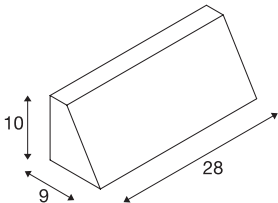

PEMA

outdoor wall light, TC-(D,H,T,Q)SE, IP65, rectangular, black, max. 15W

The single-headed PEMA wall light consists of painted aluminium and glass, which covers the lamp. It is protection class IP65 and suitable for outdoor use. The electrical connection of the luminaire, which comes in various colours, is made directly to the 230V mains supply.

TECHNICAL DATA

Item no.	230030
Socket	E27
Number of sockets	1
IP Code	IP 65
Assembly	Surface
Assembly details	Wall
Number of through-wires	20
Primary nominal voltage	220-240V ~50/60Hz
Safety class	I
Wattage	15 W
Maximum ambient temperature	40 °C
Color	black
Width	28 cm
Height	10 cm
Depth	9 cm
Net weight	1.077 kg
Gross weight	1.208 kg
BIG WHITE Page	759