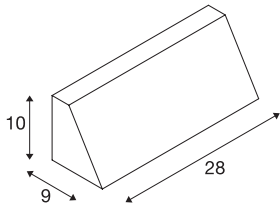

PEMA

outdoor wall light, TC-(D,H,T,Q)SE, IP65, rectangular, silver-grey, max. 15W

The single-headed PEMA wall light consists of painted aluminium and glass, which covers the lamp. It is protection class IP65 and suitable for outdoor use. The electrical connection of the luminaire, which comes in various colours, is made directly to the 230V mains supply.

TECHNICAL DATA

Item no.	230034
Socket	E27
Number of sockets	1
IP Code	IP 65
Assembly	Surface
Assembly details	Wall
Number of through-wires	20
Primary nominal voltage	220-240V ~50/60Hz
Safety class	I
Wattage	15 W
Maximum ambient temperature	40 °C
Color	grey
Width	28 cm
Height	10 cm
Depth	9 cm
Net weight	1.066 kg
Gross weight	1.194 kg
BIG WHITE Page	759