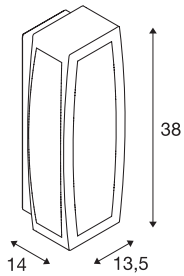

## MERIDIAN BOX

outdoor wall light, TC-(D,H,T,Q)SE, IP54, silver-grey, max. 20W

Aluminium-made wall and ceiling light of the MERIDIAN series with opal PC light surface. Available in different colour versions, its IP54 rating makes MERIDIAN suitable for outdoor use. The electrical connection is made directly to 230V mains supply. The MERIDIAN series further includes alternative wall luminaires in various designs.

## TECHNICAL DATA

|                             |                   |
|-----------------------------|-------------------|
| Item no.                    | 230044            |
| Socket                      | E27               |
| Number of sockets           | 1                 |
| IP Code                     | IP 54             |
| Impact resistance class     | IK 02             |
| Impact resistance           | 0.2 Joule         |
| Assembly                    | Surface           |
| Assembly details            | Ceiling,Wall      |
| Primary nominal voltage     | 220-240V ~50/60Hz |
| Safety class                | I                 |
| Wattage                     | 25 W              |
| Minimum ambient temperature | -20 °C            |
| Maximum ambient temperature | 45 °C             |
| Color                       | grey              |
| Light distribution          | symmetric         |
| Light outlet                | direct - indirect |
| Width                       | 13.5 cm           |
| Height                      | 38 cm             |
| Depth                       | 14 cm             |
| Net weight                  | 1.661 kg          |
| Gross weight                | 1.871 kg          |
| BIG WHITE Page              | 746               |