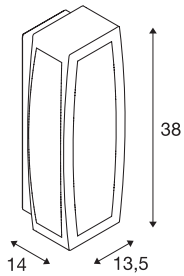

MERIDIAN BOX

outdoor wall light, TC-(D,H,T,Q)SE, IP54, anthracite, max. 20W

Aluminium-made wall and ceiling light of the MERIDIAN series with opal PC light surface. Available in different colour versions, its IP54 rating makes MERIDIAN suitable for outdoor use. The electrical connection is made directly to 230V mains supply. The MERIDIAN series further includes alternative wall luminaires in various designs.

TECHNICAL DATA

| | |
|-----------------------------|-------------------|
| Item no. | 230045 |
| Socket | E27 |
| Number of sockets | 1 |
| IP Code | IP 54 |
| Impact resistance class | IK 02 |
| Impact resistance | 0.2 Joule |
| Assembly | Surface |
| Assembly details | Ceiling,Wall |
| Primary nominal voltage | 220-240V ~50/60Hz |
| Safety class | I |
| Wattage | 25 W |
| Minimum ambient temperature | -20 °C |
| Maximum ambient temperature | 45 °C |
| Color | anthracite |
| Light distribution | symmetric |
| Light outlet | direct - indirect |
| Width | 13.5 cm |
| Height | 38 cm |
| Depth | 14 cm |
| Net weight | 1.656 kg |
| Gross weight | 1.867 kg |
| BIG WHITE Page | 746 |