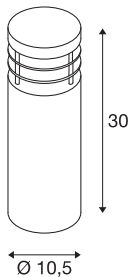

## VAP SLIM 30

outdoor floor stand, TC-TSE, IP44, brushed stainless steel, Ø/H 10/30 cm, max. 20W

Round floor stand of the VAP SLIM series made from weather-resistant stainless steel for direct connection to the 230V mains supply. It is protection class IP44 and suitable for outdoor use. An earth spike as well as a concrete anchor set are available as an option for simplified installation. Other sizes are available as a supplement to the series.

## TECHNICAL DATA

Item no.	230063
Socket	E27
Number of sockets	1
IP Code	IP 44
Assembly	Surface
Assembly details	Ground
Primary nominal voltage	220-240V ~50/60Hz
Safety class	I
Wattage	20 W
Color	stainless steel
Light distribution	asymmetric
Light outlet	direct - indirect
Height	30 cm
Diameter	10.5 cm
Net weight	1.365 kg
Gross weight	1.486 kg
BIG WHITE Page	671

## Accessories

230061	CONCRETE ANCHOR SET , for VAP SLIM 30/60/90, VAP and BER- RA
230060	EARTH SPIKE , for VAP SLIM 30/60/90, VAP, BERRA and SITRA, gal- vanised steel