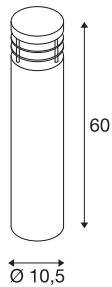

VAP SLIM 60

outdoor floor stand, TC-TSE, IP44, brushed stainless steel, Ø/H 10/60 cm, max. 20W

Round floor stand of the VAP SLIM series made from weather-resistant stainless steel for direct connection to the 230V mains supply. It is protection class IP44 and suitable for outdoor use. An earth spike as well as a concrete anchor set are available as an option for simplified installation. Other sizes are available as a supplement to the series.

TECHNICAL DATA

Item no.	230066
Socket	E27
Number of sockets	1
IP Code	IP 44
Assembly	Surface
Assembly details	Ground
Primary nominal voltage	220-240V ~50/60Hz
Safety class	I
Wattage	20 W
Color	stainless steel
Light distribution	asymmetric
Light outlet	direct - indirect
Height	60 cm
Diameter	10.5 cm
Net weight	2.276 kg
Gross weight	2.485 kg
BIG WHITE Page	671

Recommended lamp

1005290	T38 E27 , white LED light, 8W 4000K CRI90 240°
1005289	T38 E27 , white LED light, 8W 3000K CRI90 240°

Accessories

230061	CONCRETE ANCHOR SET , for VAP SLIM 30/60/90, VAP and BER- RA
230060	EARTH SPIKE , for VAP SLIM 30/60/90, VAP, BERRA and SITRA, gal- vanised steel