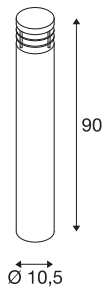

VAP SLIM 90

outdoor floor stand, TC-TSE, IP44, brushed stainless steel, Ø/H 10/90 cm, max. 20W

Round floor stand of the VAP SLIM series made from weather-resistant stainless steel for direct connection to the 230V mains supply. It is protection class IP44 and suitable for outdoor use. An earth spike as well as a concrete anchor set are available as an option for simplified installation. Other sizes are available as a supplement to the series.

TECHNICAL DATA

Item no.	230069
Socket	E27
Number of sockets	1
IP Code	IP 44
Assembly	Surface
Assembly details	Ground
Primary nominal voltage	220-240V ~50/60Hz
Safety class	I
Wattage	20 W
Color	stainless steel
Light distribution	asymmetric
Light outlet	direct - indirect
Height	90 cm
Diameter	10.5 cm
Net weight	3.117 kg
Gross weight	3.41 kg
BIG WHITE Page	671

Recommended lamp

1005290	T38 E27 , white LED light, 8W 4000K CRI90 240°
1005289	T38 E27 , white LED light, 8W 3000K CRI90 240°

Accessories

230061	CONCRETE ANCHOR SET , for VAP SLIM 30/60/90, VAP and BER- RA
230060	EARTH SPIKE , for VAP SLIM 30/60/90, VAP, BERRA and SITRA, gal- vanised steel