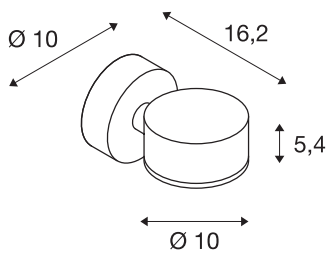

SITRA

outdoor wall light, single-headed, TCR-TSE, IP44, anthracite, max. 9W

The SITRA wall light is made of aluminium and structured glass, which covers the lamp. It is suitable for use outdoors thanks to its IP44 protection class. The electrical connection of the luminaire, which comes in two colours, is made directly to the 230V mains supply. The SITRA series also contains double-headed wall lights and can therefore be used universally.

TECHNICAL DATA

| | |
|-----------------------------------|-------------------|
| Item no. | 230355 |
| Socket | GX53 |
| Number of sockets | 1 |
| Number of different light outlets | 1 |
| IP Code | IP 44 |
| Assembly | Surface |
| Assembly details | Wall |
| Primary nominal voltage | 220-240V ~50/60Hz |
| Safety class | I |
| Wattage | 9 W |
| Color | anthracite |
| Light outlet | direct |
| Width | 10 cm |
| Height | 10 cm |
| Depth | 16.2 cm |
| Net weight | 0.71 kg |
| Gross weight | 0.803 kg |
| BIG WHITE Page | 779 |