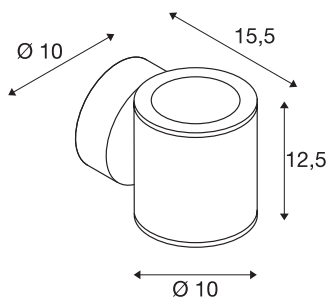

SITRA

outdoor wall light, double-headed, TCR-TSE, IP44, up/down, anthracite, max. 18W

The double-headed SITRA wall light is made from aluminium and structured glass, which covers the lamp. Thanks to the position of the two sockets which are fitted, the mounted luminaire produces two equal but opposite cones of light (UP/DOWN). It is suitable for use outdoors thanks to its IP44 protection class. The electrical connection of the luminaire, which comes in two colours, is made directly to the 230V mains supply. The SITRA series also contains single-headed wall lights and can therefore be used universally.

TECHNICAL DATA

Item no.	230365
Socket	GX53
Number of sockets	2
Number of different light outlets	1
IP Code	IP 44
Assembly	Surface
Assembly details	Wall
Primary nominal voltage	220-240V ~50/60Hz
Safety class	I
Wattage	9 W
Color	anthracite
Light outlet	direct - indirect
Width	10 cm
Height	12.5 cm
Depth	15.5 cm
Net weight	1.082 kg
Gross weight	1.204 kg
BIG WHITE Page	765