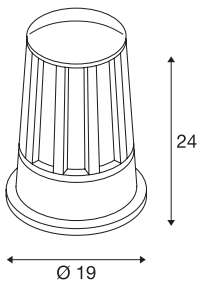

CONE

outdoor floor stand, A60, IP54, anthracite, max. 100W

The conical floor stand CONE for outdoor use is made from aluminium. The lamp cover consists of structured and transparent glass. The option of through-wiring facilitates outdoor installation. Two colour versions are available with the IP54 protection class.

TECHNICAL DATA

Item no.	230435
Socket	E27
Number of sockets	1
IP Code	IP 54
Impact resistance class	IK 05
Impact resistance	0.7 Joule
Assembly	Surface
Assembly details	Ground
Primary nominal voltage	220-240V ~50/60Hz
Safety class	I
Wattage	100 W
Color	anthracite
Light outlet	direct - indirect
Height	24 cm
Diameter	19 cm
Net weight	2.496 kg
Gross weight	2.808 kg
BIG WHITE Page	660

Recommended lamp

1005305	A60 E27 Mirrorhead , chrome LED light, 7.5W 2700K CRI90 180°
1005303	A60 E27 , transparent LED light, 7.5W 2700K CRI90 320°
1005302	A60 E27 , white LED light, 13.2W 2700K CRI90 220°