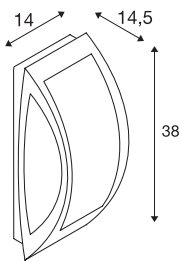

MERIDIAN 2

outdoor wall and ceiling light, TC-(D,H,T,Q)SE, IP54, anthracite, max. 25W

Aluminium-made wall and ceiling light of the MERIDIAN series with opalescent polycarbonate illumination surface. With protection class IP54, the luminaire is available in several colour versions and is suitable for outdoor use. The electrical connection is made directly to the 230V mains supply. The MERIDIAN series also includes alternative wall lights of different designs.

TECHNICAL DATA

Item no.	230445
Socket	E27
Number of sockets	1
IP Code	IP 54
Impact resistance class	IK 03
Impact resistance	0.35 Joule
Assembly	Surface
Assembly details	Ceiling,Wall
Primary nominal voltage	220-240V ~50/60Hz
Safety class	I
Wattage	25 W
Minimum ambient temperature	-20 °C
Maximum ambient temperature	45 °C
Color	anthracite
Light distribution	symmetric
Light outlet	direct - indirect
Width	14 cm
Height	38 cm
Depth	14.5 cm
Net weight	1.23 kg
Gross weight	1.43 kg
BIG WHITE Page	746