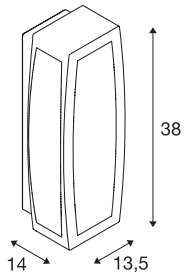

MERIDIAN BOX 2

outdoor wall light, TC-(D,H,T,Q)SE, anthracite, max. 25W, clear plastic

Aluminium-made wall and ceiling light of the MERIDIAN series with opalescent polycarbonate illumination surface. With protection class IP54, the luminaire is available in several colour versions and is suitable for outdoor use. The electrical connection is made directly to the 230V mains supply. The MERIDIAN series also includes alternative wall lights of different designs.

TECHNICAL DATA

Item no.	230655
Socket	E27
Number of sockets	1
IP Code	IP 54
Impact resistance class	IK 02
Impact resistance	0.2 Joule
Assembly	Surface
Assembly details	Wall
Primary nominal voltage	220-240V ~50/60Hz
Safety class	I
Wattage	25 W
Minimum ambient temperature	-20 °C
Maximum ambient temperature	45 °C
Color	anthracite
Light distribution	symmetric
Light outlet	direct - indirect
Width	13.5 cm
Height	38 cm
Depth	14 cm
Net weight	1.753 kg
Gross weight	1.96 kg
BIG WHITE Page	747