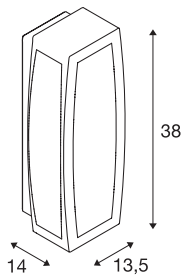

MERIDIAN BOX 2

outdoor wall light, TC-(D,H,T,Q)SE, rust, max. 25W, transparent plastic

Aluminium-made wall and ceiling light of the MERIDIAN series with opalescent polycarbonate illumination surface. With protection class IP54, the luminaire is available in several colour versions and is suitable for outdoor use. The electrical connection is made directly to the 230V mains supply. The MERIDIAN series also includes alternative wall lights of different designs.

TECHNICAL DATA

Item no.	230657
Socket	E27
Number of sockets	1
IP Code	IP 54
Impact resistance class	IK 02
Impact resistance	0.2 Joule
Assembly	Surface
Assembly details	Wall
Primary nominal voltage	220-240V ~50/60Hz
Safety class	I
Wattage	25 W
Minimum ambient temperature	-20 °C
Maximum ambient temperature	45 °C
Color	rust
Light distribution	symmetric
Light outlet	direct - indirect
Width	13.5 cm
Height	38 cm
Depth	14 cm
Net weight	1.712 kg
Gross weight	1.917 kg
BIG WHITE Page	747