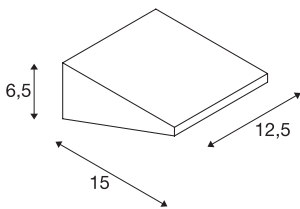

IPERI WALL

outdoor wall light, LED, 4000K, IP44, anthracite, 48 LED, 5W

The IPERI WALL wall light made from aluminium is fitted with a large number of powerful SMD LEDs. With protection class IP44, it is suitable for outdoor use. The different colour versions available are supplied with connection box for simplified installation. In addition, the installation can be extended by floor lamps of the series.

TECHNICAL DATA

Item no.	231315
IP Code	IP 44
Impact resistance class	IK 02
Assembly	Surface
Assembly details	Wall
Primary nominal voltage	220-240V ~50/60Hz
Safety class	II
Wattage	4.5 W
Minimum ambient temperature	-25 °C
Maximum ambient temperature	40 °C
Stroboscopic effect (SVM)	0.03
Lumen	400 lm
Colour temperature	4000 Kelvin
Color	black
CRI	80
LXXBXX data	L70B50
Service life	25000 h
Width	12.5 cm
Height	6.5 cm
Depth	15 cm
Net weight	0.501 kg
Gross weight	0.61 kg