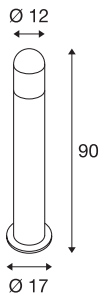

C-POL

outdoor floor stand, TC-(D,H,T,Q)SE, IP54, anthracite, max. 24W

The C-POL series floor stand made from aluminium provides glare-free illumination by the construction of the incorporated grid. It is suitable for use outdoors thanks to its IP44 protection class. The C-POL series also contains a wall light and can therefore be used universally. As an option a connection box for safe electrical connection to the round luminaire upright, is available. The connection of the luminaire is made to the 230V mains supply.

TECHNICAL DATA

Item no.	231475
Socket	E27
Number of sockets	1
IP Code	IP 54
Impact resistance class	IK 03
Assembly	Surface
Assembly details	Ground
Primary nominal voltage	220-240V ~50/60Hz
Safety class	I
Wattage	24 W
Color	anthracite
Light distribution	symmetric
Light outlet	direct - indirect
Height	90 cm
Diameter	12 cm
Net weight	3.01 kg
Gross weight	3.788 kg
BIG WHITE Page	672

Recommended lamp

1005289	T38 E27 , white LED light, 8W 3000K CRI90 240°
1005307	T45 E27 , white LED light, 13.5W 3000K CRI90 240°

Accessories

228730	CONNECTION BOX , 3-pin, IP68
--------	---------------------------------