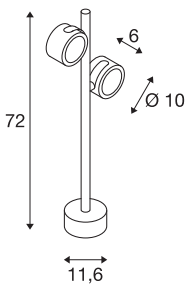

## SITRA SL 360

outdoor floor stand, double-headed, TCR-TSE, IP44, anthracite, max. 18W

This floor lamp SITRA SL 360 is made from aluminium and is suitable for almost all outdoor lighting requirements by two incorporated, multi-directional adjustable lamp heads and IP44 rating. An earth spike is available as an option for simplified installation. The electrical connection of the two colour versions available is made directly to the 230V mains supply. The SITRA SL 360 also includes wall, ceiling and spike lamps and can therefore be used universally.

## TECHNICAL DATA

Item no.	231505
Socket	GX53
Number of sockets	2
Tilt range	90 °
Horizontal rotation range	90 °
Rotating or tilting	rotary Bar and tiltable
IP Code	IP 44
Assembly	Surface
Assembly details	Ground
Primary nominal voltage	220-240V ~50/60Hz
Safety class	I
Wattage	9 W
Color	anthracite
Light outlet	direct
Length	28 cm
Width	11.6 cm
Height	72 cm
Net weight	1.862 kg
Gross weight	2.751 kg
BIG WHITE Page	685

## Accessories

230060	EARTH SPIKE , for VAP SLIM 30/60/90, VAP, BERRA and SITRA, galvanised steel
--------	---