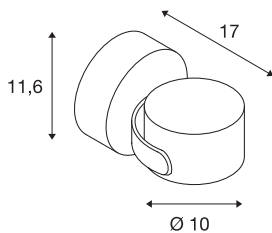

## SITRA 360 WL

outdoor wall light, TCR-TSE, IP44, anthracite, max. 9W

This wall and ceiling light of the SITRA 360 WL made from aluminium is suitable for almost all outdoor lighting requirements by a built-in rotatable and tiltable lamp head and IP44 protection class. The electrical connection of the two colour versions available is made directly to the 230V mains supply. The SITRA 360 WL also includes floor stands as well as spike luminaires and can therefore be used universally.

## TECHNICAL DATA

Item no.	231515
Socket	GX53
Number of sockets	1
Tilt range	90 °
Horizontal rotation range	90 °
Rotating or tilting	rotary Bar and tiltable
IP Code	IP 44
Assembly	Surface
Assembly details	Ceiling,Wall
Primary nominal voltage	220-240V ~50/60Hz
Safety class	I
Wattage	9 W
Color	anthracite
Light outlet	direct
Height	11.6 cm
Depth	17 cm
Diameter	10 cm
Net weight	0.983 kg
Gross weight	1.084 kg
BIG WHITE Page	808