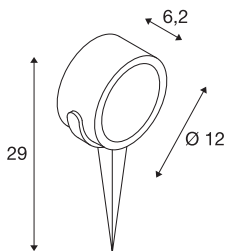

SITRA EARTH 360

outdoor spike luminaire, single-headed, TCR-TSE, IP44, anthracite, max. 9W

This spike luminaire of the SITRA 360 SPIKE made from aluminium is suitable for almost all outdoor lighting requirements by a built-in rotatable and tiltable lamp head and IP44 protection class. The electrical connection is made using the connection lead and mains plug to the 230V mains supply. The SITRA 360 SPIKE also includes floor stands, wall and ceiling lights and can therefore be used universally.

TECHNICAL DATA

Item no.	231525
Socket	GX53
Number of sockets	1
Tilt range	90 °
Rotating or tilting	rotary Bar and tiltable
IP Code	IP 44
Impact resistance class	IK 04
Impact resistance	0.5 Joule
Assembly	Surface
Assembly details	Ground
Primary nominal voltage	220-240V ~50/60Hz
Safety class	I
Wattage	9 W
Color	anthracite
Light outlet	direct
Length	12 cm
Width	6.2 cm
Height	12 cm
Net weight	0.695 kg
Gross weight	0.802 kg
BIG WHITE Page	703