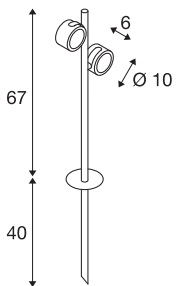

SITRA 360 SL SPIKE

outdoor spike luminaire, double-headed, TCR-TSE, IP44, anthracite, max. 18W

This spike lamp SITRA 360 SL SPIKE is made from aluminium and is suitable for almost all outdoor lighting requirements by two incorporated, multi-directional adjustable lamp heads and IP44 rating. The electrical connection is made using the connection lead and mains plug to the 230V mains supply. The SITRA 360 SL SPIKE also includes floor stands, wall and ceiling lights and can therefore be used universally.

TECHNICAL DATA

Item no.	231535
Socket	GX53
Number of sockets	2
Tilt range	90 °
Horizontal rotation range	90 °
Rotating or tilting	rotary Bar and tiltable
IP Code	IP 44
Impact resistance class	IK 04
Impact resistance	0.5 Joule
Assembly	Surface
Assembly details	Ground
Primary nominal voltage	220-240V ~50/60Hz
Safety class	I
Wattage	9 W
Color	anthracite
Light outlet	direct
Length	28 cm
Width	11.6 cm
Height	67 cm
Net weight	1.845 kg
Gross weight	2.686 kg
BIG WHITE Page	703