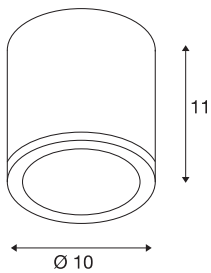

## SITRA

outdoor ceiling light, TCR-TSE, IP44, round, white, max. 9W

The SITRA ceiling light is made from aluminium and glass, which covers the lamp. It is suitable for use outdoors thanks to its IP44 protection class. With its built-in GX53 socket, the luminaire is suitable for both LED and energy-saving lamps. The electrical connection of the luminaire, which comes in three colours, is directly to the 230V mains supply.

## TECHNICAL DATA

Item no.	231541
Socket	GX53
Lamp	TCR-TSE
Number of sockets	1
Lamps included	No
IP Code	IP 44
Assembly	Surface
Assembly details	Ceiling
Primary nominal voltage	220-240V ~50/60Hz
Safety class	I
Wattage	9 W
Color	white
Light outlet	direct
Height	11 cm
Diameter	10 cm
Net weight	0.713 kg
Gross weight	0.777 kg
BIG WHITE Page	801