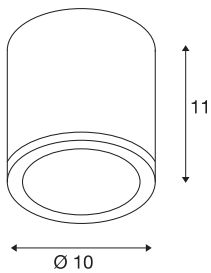

SITRA

outdoor ceiling light, TCR-TSE, IP44, round, anthracite, max. 9W

The SITRA ceiling light is made from aluminium and glass, which covers the lamp. It is suitable for use outdoors thanks to its IP44 protection class. With its built-in GX53 socket, the luminaire is suitable for both LED and energy-saving lamps. The electrical connection of the luminaire, which comes in three colours, is directly to the 230V mains supply.

TECHNICAL DATA

Item no.	231545
Socket	GX53
Lamp	TCR-TSE
Number of sockets	1
Lamps included	No
IP Code	IP 44
Assembly	Surface
Assembly details	Ceiling
Primary nominal voltage	220-240V ~50/60Hz
Safety class	I
Wattage	9 W
Color	anthracite
Light outlet	direct
Height	11 cm
Diameter	10 cm
Net weight	0.703 kg
Gross weight	0.76 kg
BIG WHITE Page	801