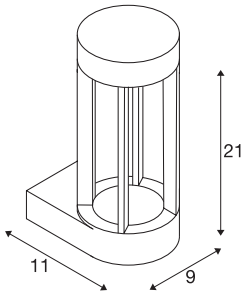

SLOTS WALL

outdoor wall light, LED, 3000K, rust, 4.5 W

In the SLOTS WALL wall light made from aluminium, the incorporated COB LED module generates an indirectly radiating, warm white light. With protection class IP44, it is suitable for outdoor use. The luminaire is ready to be connected directly to the 230V mains supply.

TECHNICAL DATA

Item no.	231807
IP Code	IP 44
Assembly	Surface
Assembly details	Wall
Primary nominal voltage	220-240V ~50/60Hz
Safety class	I
Wattage	4.5 W
Minimum ambient temperature	-20 °C
Maximum ambient temperature	50 °C
Level of inrush current	3 A
Duration of inrush current	400 µs
Stroboscopic effect (SVM)	0.01
Lumen	140 lm
Colour temperature	3000 Kelvin
Color	rust
LXXBXX data	L70B50
Service life	25000 h
Height	21 cm
Depth	11 cm
Diameter	9 cm
Net weight	0.877 kg
Gross weight	1.066 kg