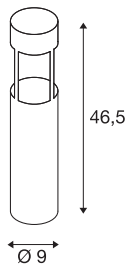

SLOTS 45

outdoor floor stand, LED, 3000K, anthracite, Ø/H 9/46.5 cm, max. 4.5W

In the SLOTS 45 floor stand made from aluminium, the incorporated COB LED module generates an indirectly radiating warm white light. With protection class IP44, it is suitable for outdoor use. As an option, a screw set as well as a connection box for safe electrical connection is available within the round bollard. A concrete anchor set is included.

TECHNICAL DATA

Item no.	231815
IP Code	IP 44
Assembly	Surface
Assembly details	Ground
Primary nominal voltage	220-240V ~50/60Hz
Safety class	I
Wattage	4.5 W
Minimum ambient temperature	-20 °C
Maximum ambient temperature	45 °C
Level of inrush current	3 A
Duration of inrush current	400 µs
Stroboscopic effect (SVM)	0.01
Lumen	200 lm
Colour temperature	3000 Kelvin
Beam angle	68 °
Color	anthracite
CRI	80
LXXBXX data	L70B50
Service life	25000 h
Height	46.5 cm
Diameter	9 cm
Net weight	1.329 kg

Light Source

1100376	
---------	--

Gross weight	1.619 kg
BIG WHITE Page	675