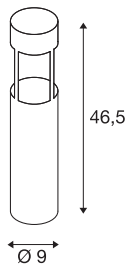

## SLOTS 45

outdoor floor stand, LED, 3000K, rust, Ø/H 9/46.5 cm, 4.5W

In the SLOTS 45 floor stand made from aluminium, the incorporated COB LED module generates an indirectly radiating warm white light. With protection class IP44, it is suitable for outdoor use. As an option, a screw set as well as a connection box for safe electrical connection is available within the round bollard. A concrete anchor set is included.

## TECHNICAL DATA

Item no.	231817
IP Code	IP 44
Assembly	Surface
Assembly details	Ground
Primary nominal voltage	220-240V ~50/60Hz
Safety class	I
Wattage	4.5 W
Minimum ambient temperature	-20 °C
Maximum ambient temperature	45 °C
Level of inrush current	3 A
Duration of inrush current	400 µs
Stroboscopic effect (SVM)	0.01
Lumen	200 lm
Colour temperature	3000 Kelvin
Beam angle	68 °
Color	rust
LXXBXX data	L70B50
Service life	25000 h
Height	46.5 cm
Diameter	9 cm
Net weight	1.312 kg
Gross weight	1.615 kg