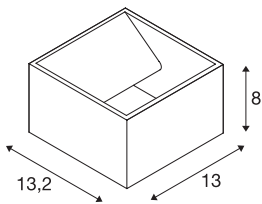

LOGS WALL

outdoor wall light, LED, 3000K, IP44, square, white, 8W

The indirect LED wall luminaire LOGS WALL is made from aluminium and equipped with a high-performance planar LED. Depending on the version various housing colours are available. The required driver for direct connection to 230V mains supply is included in each package. In addition, the installation can be extended by floor lamps of the series.

TECHNICAL DATA

Item no.	232101
IP Code	IP 65
Impact resistance class	IK 04
Assembly	Surface
Assembly details	Wall
Primary nominal voltage	220-240V ~50/60Hz
Secondary power / voltage	500 mA
Safety class	I
Wattage	9.5 W
Maximum ambient temperature	40 °C
Level of inrush current	4.7 A
Duration of inrush current	30 µs
Stroboscopic effect (SVM)	0.01
Lumen	800 lm
Colour temperature	3000 Kelvin
Color	white
CRI	80
LXXBXX data	L70B50
Service life	40000 h
Width	13 cm
Height	8 cm
Depth	13.2 cm

Light Source

916376	
--------	--

Net weight	0.935 kg
Gross weight	1.196 kg
BIG WHITE Page	775