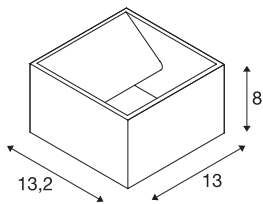

LOGS WALL

outdoor wall light, LED, 3000K, IP44, square, anthracite, 8W

The indirect LED wall luminaire LOGS WALL is made from aluminium and equipped with a high-performance planar LED. Depending on the version various housing colours are available. The required driver for direct connection to 230V mains supply is included in each package. In addition, the installation can be extended by floor lamps of the series.

TECHNICAL DATA

Item no.	232105
IP Code	IP 65
Impact resistance class	IK 04
Assembly	Surface
Assembly details	Wall
Primary nominal voltage	220-240V ~50/60Hz
Secondary power / voltage	500 mA
Safety class	I
Wattage	9.5 W
Maximum ambient temperature	40 °C
Level of inrush current	4.7 A
Duration of inrush current	30 µs
Stroboscopic effect (SVM)	0.01
Lumen	520 lm
Colour temperature	3000 Kelvin
Color	anthracite
CRI	80
LXXBXX data	L70B50
Service life	40000 h
Width	13 cm
Height	8 cm
Depth	13.2 cm

Light Source

916376	
--------	--

Net weight	0.925 kg
Gross weight	1.194 kg
BIG WHITE Page	775