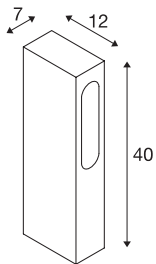

SLOTBOX 40

outdoor floor stand, LED, 3000K, IP44, square, anthracite, L/W/H 12/7/40, 4W

The indirect floor luminaire SLOTBOX 40 convinces with an extraordinary appearance. Equipped with a high-quality, warm white LED, it provides a perfect mix of efficiency and strong design character. It is suitable for use outdoors thanks to its IP44 protection class. A concrete-anchor-set for the secure mounting is included. Thanks to the incorporated LED driver, the electrical connection of both versions is made directly to 230V mains supply.

TECHNICAL DATA

Item no.	232135
IP Code	IP 44
Impact resistance class	IK 04
Impact resistance	0.5 Joule
Assembly	Surface
Assembly details	Ground
Primary nominal voltage	100-277V ~50/60Hz
Secondary power / voltage	700 mA
Safety class	II
Wattage	8 W
Minimum ambient temperature	-20 °C
Maximum ambient temperature	30 °C
Level of inrush current	5 A
Duration of inrush current	25 µs
Stroboscopic effect (SVM)	0.02
Lumen	160 lm
Colour temperature	3000 Kelvin
Color	anthracite
LXXBXX data	L70B50
Service life	35000 h
Length	7 cm
Width	12 cm

Light Source

916530	
--------	---

Accessories

228730	CONNECTION BOX , 3-pin, IP68
--------	---------------------------------

Height	40 cm
Net weight	1.563 kg
Gross weight	1.851 kg
BIG WHITE Page	678