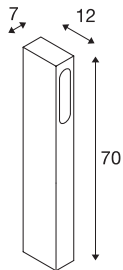

SLOTBOX 70

outdoor floor stand, LED, 3000K, IP44, square, anthracite, L/W/H 12/7/70, 4W

The indirect floor luminaire SLOTBOX 70 convinces with an extraordinary appearance. Equipped with a high-quality, warm white LED, it provides a perfect mix of efficiency and strong design character. It is suitable for use outdoors thanks to its IP44 protection class. A concrete-anchor-set for the secure mounting is included. Thanks to the incorporated LED driver, the electrical connection of both versions is made directly to 230V mains supply.

TECHNICAL DATA

Item no.	232145
IP Code	IP 44
Impact resistance class	IK 04
Impact resistance	0.5 Joule
Assembly	Surface
Assembly details	Ground
Primary nominal voltage	100-277V ~50/60Hz
Secondary power / voltage	700 mA
Safety class	II
Wattage	8.7 W
Minimum ambient temperature	-20 °C
Maximum ambient temperature	30 °C
Level of inrush current	5 A
Duration of inrush current	25 µs
Stroboscopic effect (SVM)	0.02
Lumen	160 lm
Colour temperature	3000 Kelvin
Color	anthracite
LXXBXX data	L70B50
Service life	35000 h
Length	7 cm
Width	12 cm

Light Source

916530	
--------	---

Accessories

228730	CONNECTION BOX , 3-pin, IP68
--------	---------------------------------

Height	70 cm
Net weight	2.239 kg
Gross weight	2.676 kg
BIG WHITE Page	678