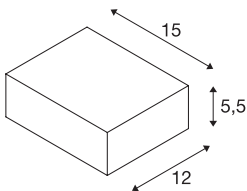

QUADRASYL WL 15

outdoor wall light, energy-saving lamp GX53, IP44, square, L/W/H 15/12/5.5 cm, anthracite, max. 11W

Square wall light QUADRASYL WL 15 made from painted aluminium. With protection class IP44 it is suitable for outdoor use. The electrical connection of the luminaire, which comes in two colours, is made directly to the 230V mains supply. The QUADRASYL series contains floor stands and can therefore be used universally.

TECHNICAL DATA

Item no.	232285
Socket	GX53
Lamp	TCR-TSE
Number of sockets	1
Lamps included	No
IP Code	IP 44
Assembly	Surface
Assembly details	Wall
Primary nominal voltage	220-240V ~50/60Hz
Safety class	I
Wattage	11 W
Color	anthracite
Light outlet	direct
Length	15 cm
Width	12 cm
Height	5.5 cm
Net weight	0.884 kg
Gross weight	0.946 kg
BIG WHITE Page	781