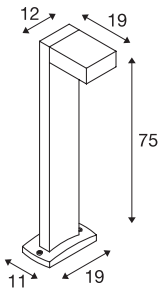

## QUADRASYL 75

outdoor floor lamp, energy saving lamp GX53, IP44, square, silver-grey, L/W/H 19/22.5/75 cm, max. 11W

Square, free-standing, QUADRASYL 75 light made from painted aluminium. Thanks to its IP44 rating, it is suitable for outdoor use. The light is available in a choice of two colours and can be connected to the 230 V mains power supply. An optional connection box is also available for secure electrical connection in the lamp shaft. For ease of installation, a concrete anchor set is included in the scope of delivery. The QUADRASYL range also includes ceiling lights and so can be used anywhere.

## TECHNICAL DATA

Item no.	232294
Socket	GX53
Lamp	TCR-TSE
Number of sockets	1
Lamps included	No
IP Code	IP 44
Assembly	Surface
Assembly details	Ground
Primary nominal voltage	220-240V ~50/60Hz
Safety class	I
Wattage	11 W
Color	grey
Light outlet	direct
Width	19 cm
Height	75 cm
Depth	19 cm
Net weight	3.176 kg
Gross weight	3.784 kg
BIG WHITE Page	682