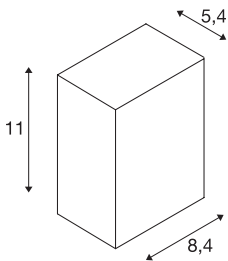

## QUAD 1 XL

wall light, LED, 3000K, IP44, square, white, 3.2W

The QUAD 1 XL wall light is available in several colours, and fitted with a powerful, warm white LED. The electrical connection of the aluminium luminaire is made directly to the 230V mains supply using the built-in driver. Thanks to its IP44 protection class, the luminaire is suitable for outdoor use.

## TECHNICAL DATA

Item no.	232431
Number of different light outlets	1
IP Code	IP 44
Impact resistance class	IK 05
Assembly	Surface
Assembly details	Wall
Primary nominal voltage	100-240V ~50/60Hz
Secondary power / voltage	350 mA
Safety class	I
Wattage	4.5 W
Minimum ambient temperature	-20 °C
Maximum ambient temperature	40 °C
Level of inrush current	5 A
Duration of inrush current	25 µs
Stroboscopic effect (SVM)	0.01
Lumen	290 lm
Colour temperature	3000 Kelvin
Beam angle	110 °
Color	white
CRI	80
LXXBXX data	L70B50
Service life	30000 h

## Light Source

916530	
--------	--

Width	8.4 cm
Height	11 cm
Depth	5.4 cm
Net weight	0.612 kg
Gross weight	0.663 kg
BIG WHITE Page	755