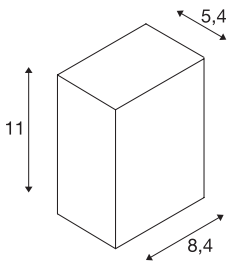

QUAD 1 XL

wall light, LED, 3000K, IP44, square, anthracite, 3.2W

The QUAD 1 XL wall light is available in several colours, and fitted with a powerful, warm white LED. The electrical connection of the aluminium luminaire is made directly to the 230V mains supply using the built-in driver. Thanks to its IP44 protection class, the luminaire is suitable for outdoor use.

TECHNICAL DATA

Item no.	232435
Number of different light outlets	1
IP Code	IP 44
Impact resistance class	IK 05
Assembly	Surface
Assembly details	Wall
Primary nominal voltage	100-240V ~50/60Hz
Secondary power / voltage	350 mA
Safety class	I
Wattage	4.5 W
Minimum ambient temperature	-20 °C
Maximum ambient temperature	40 °C
Level of inrush current	5 A
Duration of inrush current	25 µs
Stroboscopic effect (SVM)	0.01
Lumen	260 lm
Colour temperature	3000 Kelvin
Beam angle	110 °
Color	anthracite
LXXBXX data	L70B50
Service life	30000 h
Width	8.4 cm

Light Source

916530	
--------	--

Height	11 cm
Depth	5.4 cm
Net weight	0.606 kg
Gross weight	0.658 kg
BIG WHITE Page	752