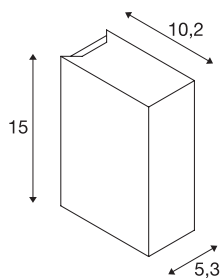

QUAD 2 XL

wall light, LED, 3000K, IP44, square, up/down, white, 3.2W

The QUAD 2 XL wall light is available in several colours, and fitted with a powerful, warm white LED. The electrical connection of the aluminium luminaire is made directly to the 230V mains supply using the built-in driver. Thanks to its IP44 protection class, the luminaire is suitable for outdoor use.

TECHNICAL DATA

Item no.	232441
Number of different light outlets	2
IP Code	IP 44
Assembly	Surface
Assembly details	Wall
Primary nominal voltage	100-277V ~50/60Hz
Secondary power / voltage	350 mA
Safety class	I
Wattage	8 W
Minimum ambient temperature	-20 °C
Maximum ambient temperature	40 °C
Level of inrush current	5 A
Duration of inrush current	25 µs
Stroboscopic effect (SVM)	0.01
Lumen	580 lm
Colour temperature	3000 Kelvin
Beam angle	110 °
Color	white
LXXBXX data	L70B50
Service life	30000 h
Width	5.3 cm
Height	15 cm

Light Source

916530	
--------	---

Depth	10.2 cm
Net weight	1.009 kg
Gross weight	1.08 kg
BIG WHITE Page	753