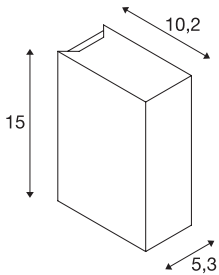

QUAD 2 XL

wall light, LED, 3000K, IP44, square, up/down, anthracite, 3.2W

The QUAD 2 XL wall light is available in several colours, and fitted with a powerful, warm white LED. The electrical connection of the aluminium luminaire is made directly to the 230V mains supply using the built-in driver. Thanks to its IP44 protection class, the luminaire is suitable for outdoor use.

TECHNICAL DATA

Item no.	232445
Number of different light outlets	2
IP Code	IP 44
Assembly	Surface
Assembly details	Wall
Primary nominal voltage	100-277V ~50/60Hz
Secondary power / voltage	350 mA
Safety class	I
Wattage	8 W
Minimum ambient temperature	-20 °C
Maximum ambient temperature	40 °C
Level of inrush current	5 A
Duration of inrush current	25 µs
Stroboscopic effect (SVM)	0.01
Lumen	520 lm
Colour temperature	3000 Kelvin
Beam angle	110 °
Color	anthracite
LXXBXX data	L70B50
Service life	30000 h
Width	5.3 cm
Height	15 cm

Light Source

916530	
--------	---

Depth	10.2 cm
Net weight	0.999 kg
Gross weight	1.062 kg
BIG WHITE Page	753