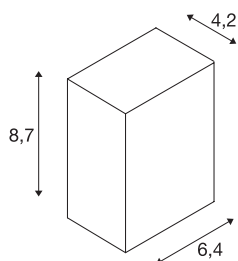

## QUAD 1

wall light, LED, 3000K, IP44, square, white, 4.6W

The QUAD 1 wall light is available in several colours, and fitted with a powerful, warm white power LED. The electrical connection of the aluminium luminaire is made directly to the 230V mains supply using the built-in driver. Thanks to its IP44 protection class, the luminaire is suitable for outdoor use.

## TECHNICAL DATA

Item no.	232461
Number of different light outlets	1
IP Code	IP 44
Assembly	Surface
Assembly details	Wall
Primary nominal voltage	200-240V ~50/60Hz
Secondary power / voltage	700 mA
Safety class	I
Wattage	4.6 W
Stroboscopic effect (SVM)	0.03
Lumen	100 lm
Colour temperature	3000 Kelvin
Beam angle	90 °
Color	white
CRI	80
LXXBXX data	L70B50
Service life	30000 h
Light outlet	direct
Width	6.4 cm
Height	8.7 cm
Depth	4.2 cm
Net weight	0.321 kg

## Light Source

916382		Gross weight	0.354 kg
		BIG WHITE Page	752