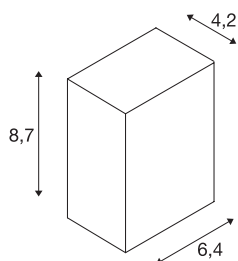

QUAD 1

wall light, LED, 3000K, IP44, square, anthracite, 4.6W

The QUAD 1 wall light is available in several colours, and fitted with a powerful, warm white power LED. The electrical connection of the aluminium luminaire is made directly to the 230V mains supply using the built-in driver. Thanks to its IP44 protection class, the luminaire is suitable for outdoor use.

TECHNICAL DATA

Item no.	232465
Number of different light outlets	1
IP Code	IP 44
Assembly	Surface
Assembly details	Wall
Primary nominal voltage	200-240V ~50/60Hz
Secondary power / voltage	700 mA
Safety class	I
Wattage	4.6 W
Stroboscopic effect (SVM)	0.03
Lumen	80 lm
Colour temperature	3000 Kelvin
Beam angle	90 °
Color	anthracite
CRI	80
LXXBXX data	L70B50
Service life	30000 h
Light outlet	direct
Width	6.4 cm
Height	8.7 cm
Depth	4.2 cm
Net weight	0.307 kg

Light Source

916382	
--------	---

Gross weight	0.342 kg
--------------	----------

BIG WHITE Page	752
----------------	-----