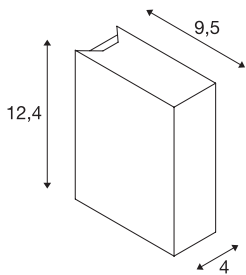

## QUAD 2

wall light, LED, 3000K, IP44, square, up/down, white, 6W

The QUAD 2 wall light is available in several colours, and fitted with a powerful, warm white LEDs. The two oppositely arranged light sources create two similar light beams (UP/DOWN). The electrical connection of the aluminium luminaire is made directly to the 230V mains supply using the built-in driver. Thanks to its IP44 protection class, the luminaire is suitable for outdoor use.

## TECHNICAL DATA

Item no.	232471
Number of different light outlets	2
IP Code	IP 44
Assembly	Surface
Assembly details	Wall
Primary nominal voltage	100-277V ~50/60Hz
Secondary power / voltage	700 mA
Safety class	I
Wattage	6.4 W
Minimum ambient temperature	-20 °C
Maximum ambient temperature	50 °C
Level of inrush current	5 A
Duration of inrush current	25 µs
Stroboscopic effect (SVM)	0.02
Lumen	250 lm
Colour temperature	3000 Kelvin
Beam angle	60 °
Color	white
LXXBXX data	L70B50
Service life	30000 h
Width	4 cm
Height	12.4 cm

## Light Source

916521	
--------	---

Depth	9.5 cm
Net weight	0.647 kg
Gross weight	0.7 kg