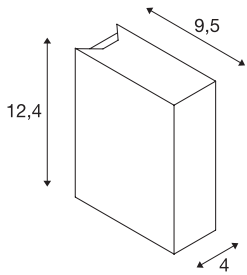

QUAD 2

wall light, LED, 3000K, IP44, square, up/down, anthracite, 6W

The QUAD 2 wall light is available in several colours, and fitted with a powerful, warm white LEDs. The two oppositely arranged light sources create two similar light beams (UP/DOWN). The electrical connection of the aluminium luminaire is made directly to the 230V mains supply using the built-in driver. Thanks to its IP44 protection class, the luminaire is suitable for outdoor use.

TECHNICAL DATA

Item no.	232475
Number of different light outlets	2
IP Code	IP 44
Assembly	Surface
Assembly details	Wall
Primary nominal voltage	100-277V ~50/60Hz
Secondary power / voltage	700 mA
Safety class	I
Wattage	6.4 W
Minimum ambient temperature	-20 °C
Maximum ambient temperature	50 °C
Level of inrush current	5 A
Duration of inrush current	25 µs
Stroboscopic effect (SVM)	0.02
Lumen	250 lm
Colour temperature	3000 Kelvin
Beam angle	60 °
Color	anthracite
LXXBXX data	L70B50
Service life	30000 h
Width	4 cm
Height	12.4 cm

Light Source

916521	
--------	---

Depth	9.5 cm
Net weight	0.648 kg
Gross weight	0.699 kg