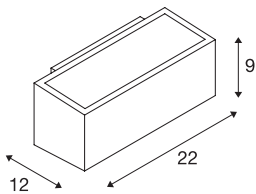

BOX

outdoor wall light, QT-DE12, IP44, square, up/down, anthracite, max. 80W

Single-headed wall light BOX consisting of aluminium and glass that covers the two light outlets opposite to one another (UP/DOWN). It is protection class IP44 and suitable for outdoor use. The electrical connection of the luminaire, which comes in various colours, is made directly to the 230V mains supply.

TECHNICAL DATA

Item no.	232485
Socket	R7s 78mm
Number of sockets	1
Number of different light outlets	2
IP Code	IP 44
Impact resistance class	IK 03
Impact resistance	0.35 Joule
Assembly	Surface
Assembly details	Wall
Primary nominal voltage	220-240V ~50/60Hz
Safety class	I
Wattage	80 W
Maximum ambient temperature	45 °C
Color	anthracite
Width	22 cm
Height	9 cm
Depth	12 cm
Net weight	1.291 kg
Gross weight	1.391 kg
BIG WHITE Page	773